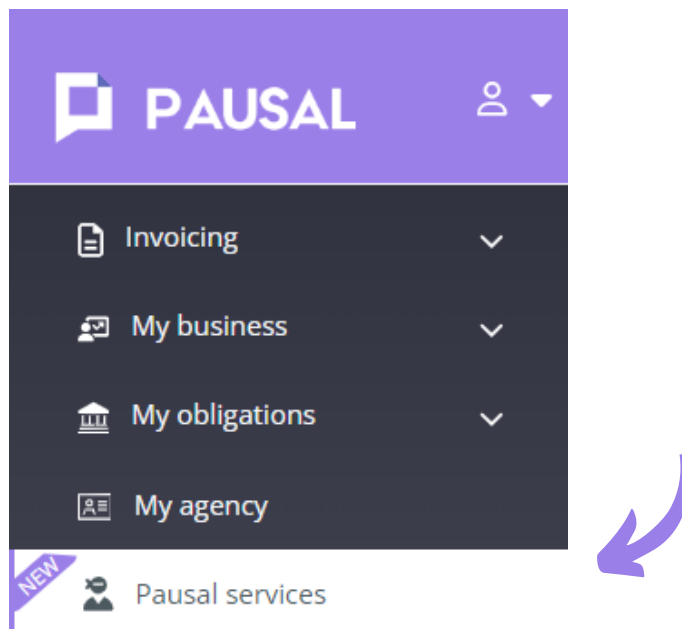

# HOW TO ORDER A SERVICE FROM PAUSAL.RS

1

In the main menu on the left side, select **Pausal Services**.

2

You will see a list of services that the Pausal team can provide.

You can search for services in the **Search field**, and by clicking on a service, you will get a detailed **description** of what the service entails.

Select the desired **service** by clicking the box on the left side, and on the right side, enter the quantity.